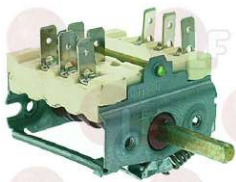

ANGELO PO 32W0970

3059057 SELECTOR SWITCH 0-1 POSITIONS
ON-OFF-START
16A 250V - max 150°C
D-shaped pin $\varnothing$ 6x4.6 mm
for Dishwasher (ZANUSSI) HYDRA700 - LS7