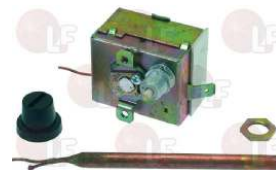

3444282 SINGLE-PHASE THERMOSTAT 90-110°C

with manual reset
covered capillary 1500 mm
bulb $\varnothing$ 6.5x95 mm
15A 250V
for Dishwasher (DIHR) ELECTRON1000 - GS100
for Dishwasher (HOONVED) - Series APS - C53 - C60
C68
for Dishwasher (KROMO) K90
for Dishwasher hood type (DIHR) GASTRO115
GASTRO1200S
for Dishwasher hood type (HOONVED) K100 - K120
for Pan washing machine (DIHR) LP1