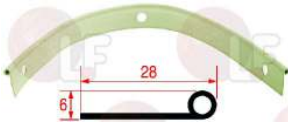

Gaskets and seals

3186176 DOOR GASKET 445 mm
profile dimensions 28x6 mm
for Glasswasher/Cupwasher (ATA) AL10 - AL11 - AL15
AL16 - AL20 - AL21 - AL25 - AL26