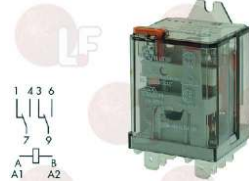

ANGELO PO

Suitable for:

Relays

3351012 RELAY 3TG 1001-1AL2
16A 230V 50/60Hz
contacts:3 NO + 1 NC
for JOLLY Q/T - QUATTRO Q82

ANGELO PO 32Z4471

3351021 RELAY 62.82 16A 230V 50/60Hz
2 switching contacts

ANGELO PO 32V7100