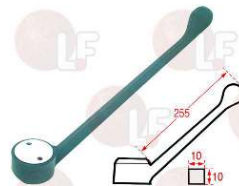

ANGELO PO 33D1430

3359300 BLACK LEVER FOR MIXER
length 255 mm
connection 10x10 mm