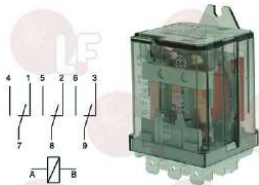

ANGELO PO 32V7100

ANGELO PO 32Z2000

3351008 RELAY 62.83 16A 230V 50/60Hz
3 switching contacts
for CIMBALI MAGNUM-SPECIAL-6/S-6/SNEW
for FAEMA MD3000
for SILANOS 030A-N50/90/700-E1000

ANGELO PO 32V2950

3351602 RELAY 65.31 30A 250V
1 cut-off contact
coil 230V 50/60Hz